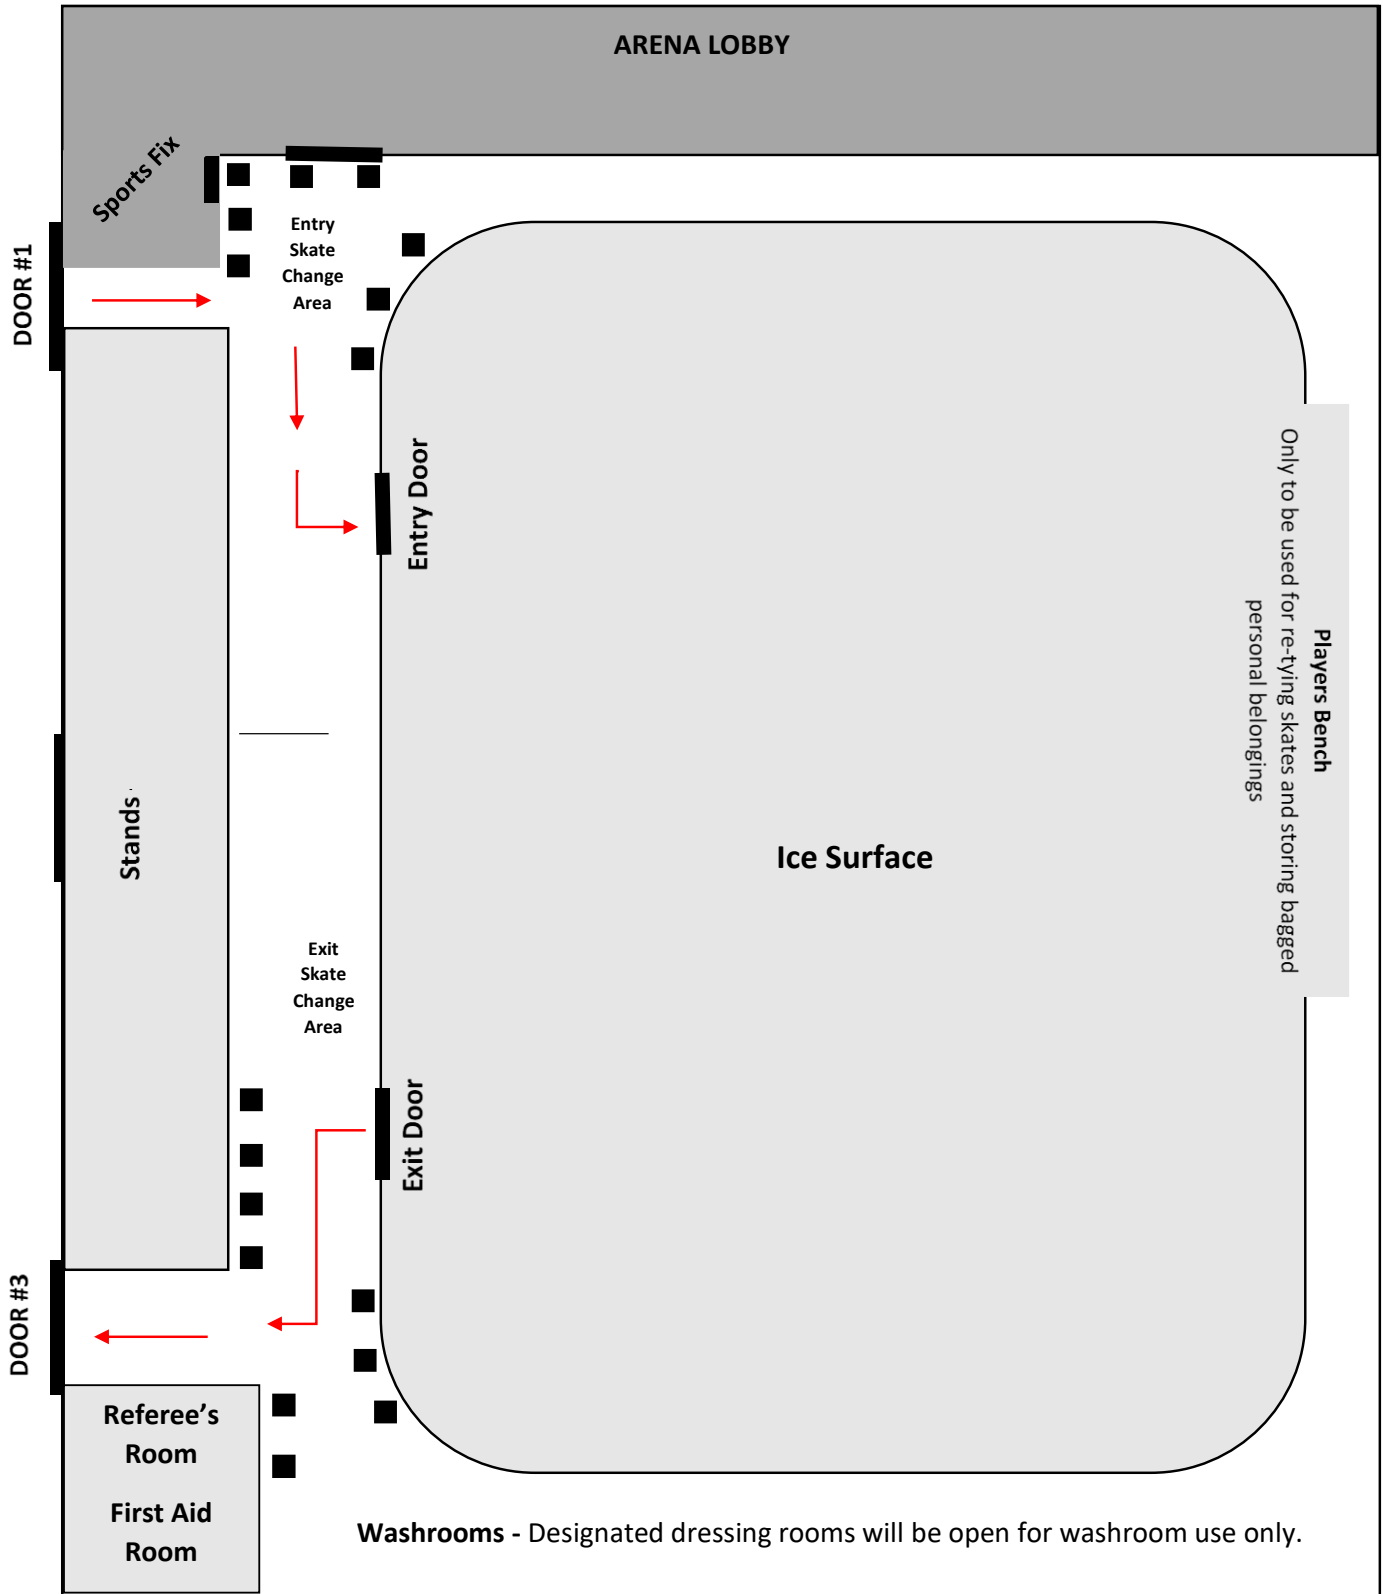

Morrisburg Arena

**Chairs in the Entry and Exit Skate Change Area will be spaced 2 meters apart to allow for physical distancing. Map does not represent actual measurements of the Morrisburg Arena or placement of the chairs and is only used to ensure the proper flow of traffic is adhered to.*